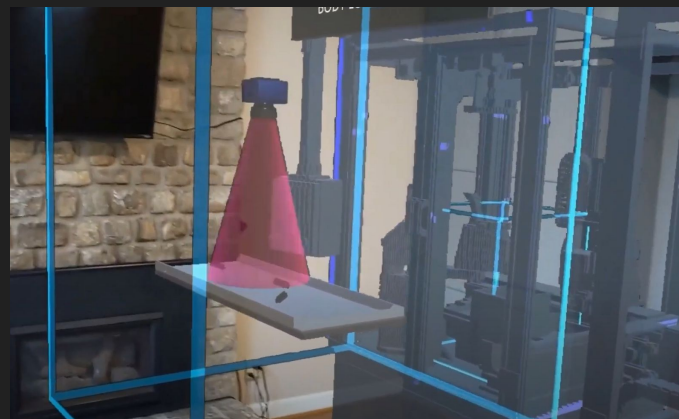

Leverage HoloLens 2 headset technology to overlay data and 3D interactive content in the user's own space.

Prototyped, designed and built example scenarios for review.

Hardware: HoloLens 2

Interactive room scale holograms with voice narration

VIEW

Envisioned ability for user to view products in their space

Hand tracking leveraged to provide natural interaction with products

User can view product immersive context of its use

Room scale holograms with voice narration to mimic real life tour

VR PRODUCT EXPLORER

Explore a wide variety of High-Speed cables and connectors in a hands-on virtual trade show experience.

- Use hand tracking to enlarge products
- Engage with younger Engineers
- Immersive experience = more memorable
- Training Dept., Trade Shows, Recruiting

Hardware: Meta Quest 2/Quest Pro

AR PRODUCT EXPLORER

Explore a wide variety of High-Speed cables and connectors using an AR marker on handheld devices.

- Realworld marker
- Learn about benefits of FlyOver technology
- View connectors in real world scale