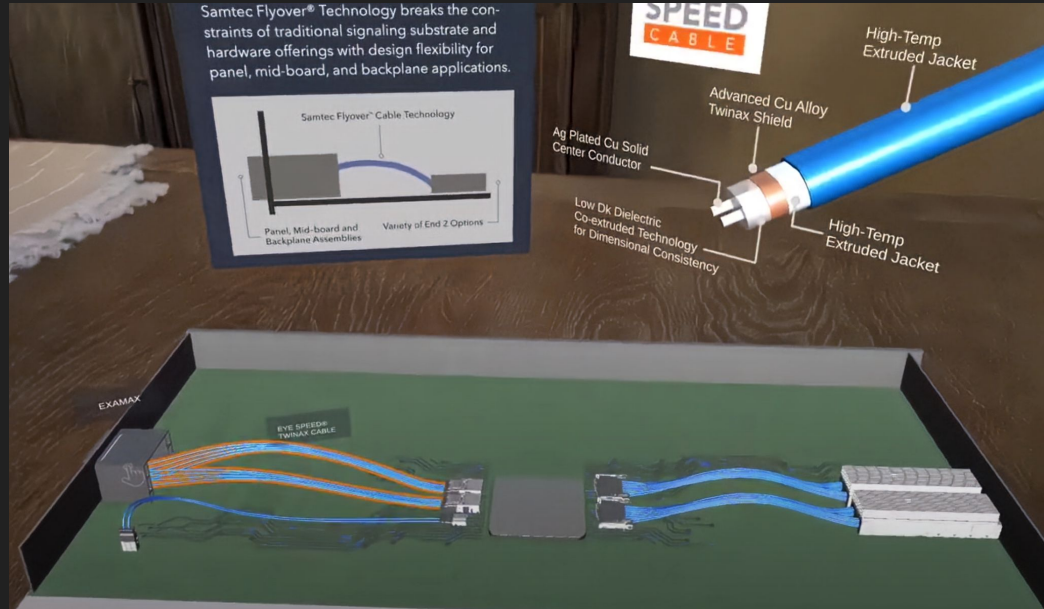

VR PRODUCT EXPLORER

Explore a wide variety of High-Speed cables and connectors in a hands-on virtual trade show experience.

- Use hand tracking to enlarge products
- Engage with younger Engineers
- Immersive experience = more memorable
- Training Dept., Trade Shows, Recruiting

Hardware: Meta Quest 2/Quest Pro

AR PRODUCT EXPLORER

Explore a wide variety of High-Speed cables and connectors using an AR marker on handheld devices.

- Realworld marker
- Learn about benefits of FlyOver technology
- View connectors in real world scale

Hardware: Android

RECRUITING VR TOUR

Samtec's Co-ops are highly regarded as bringing new ideas and skill sets to the company.

How to engage a young audience of engineers and get them interested in Samtec?

Hardware: Meta Quest 2

META QUEST - VR GAME

Prototype VR game - Dungeon crawler with a wizard's theme. Play as a young magician who wields a powerful magic wand. Explore the skeleton infested dungeons and hidden dangers.