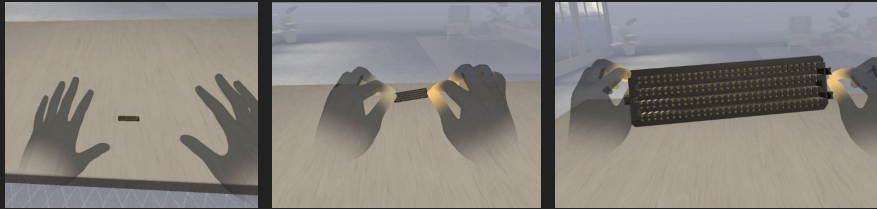

Leverage HoloLens 2 headset technology to overlay data and 3D interactive content in the user's own space.

Prototyped, designed and built example scenarios for review.

Hardware: HoloLens 2

Interactive room scale holograms with voice narration

VIEW

Envisioned ability for user to view products in their space

Hand tracking leveraged to provide natural interaction with products

User can view product immersive context of its use

Room scale holograms with voice narration to mimic real life tour

VR PRODUCT EXPLORER

Explore a wide variety of High-Speed cables and connectors in a hands-on virtual trade show experience.

- Use hand tracking to enlarge products
- Engage with younger Engineers
- Immersive experience = more memorable
- Training Dept., Trade Shows, Recruiting

Hardware: Meta Quest 2/Quest Pro

AR PRODUCT EXPLORER

Explore a wide variety of High-Speed cables and connectors using an AR marker on handheld devices.

- Realworld marker
- Learn about benefits of FlyOver technology
- View connectors in real world scale