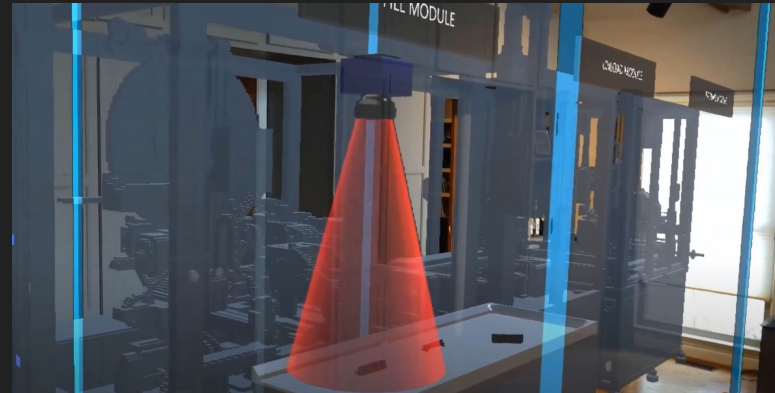

AR MANUFACTURING EXPERIENCE

Due to COVID, Samtec's main facility was closed to visitors. Sales and Compliance still needed the ability to promote facility capabilities.

Led concept meeting to explore ways to provide at home tours to customers during the COVID pandemic.

Leverage HoloLens 2 headset technology to overlay data and 3D interactive content in the user's own space.

Prototyped, designed and built example scenarios for review.

Hardware: HoloLens 2

Interactive room scale holograms with voice narration

VIEW

Envisioned ability for user to view products in their space

Hand tracking leveraged to provide natural interaction with products

User can view product immersive context of its use

Room scale holograms with voice narration to mimic real life tour

VR PRODUCT EXPLORER

Explore a wide variety of High-Speed cables and connectors in a hands-on virtual trade show experience.

- Use hand tracking to enlarge products
- Engage with younger Engineers
- Immersive experience = more memorable
- Training Dept., Trade Shows, Recruiting