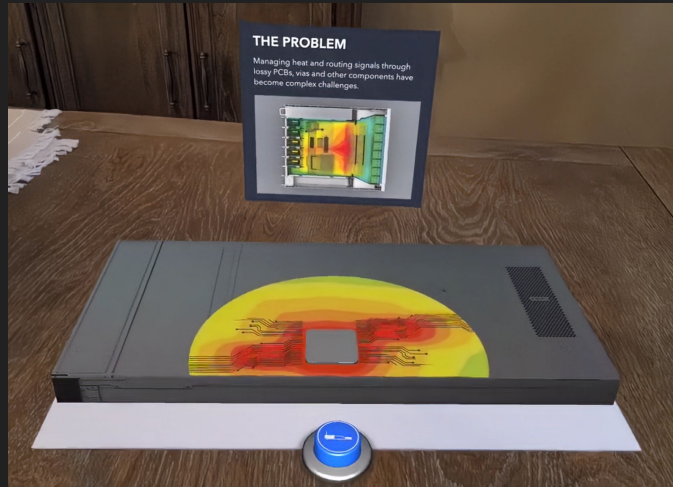

AR PRODUCT EXPLORER

Explore a wide variety of High-Speed cables and connectors using an AR marker on handheld devices.

- Realworld marker
- Learn about benefits of FlyOver technology
- View connectors in real world scale

Hardware: Android