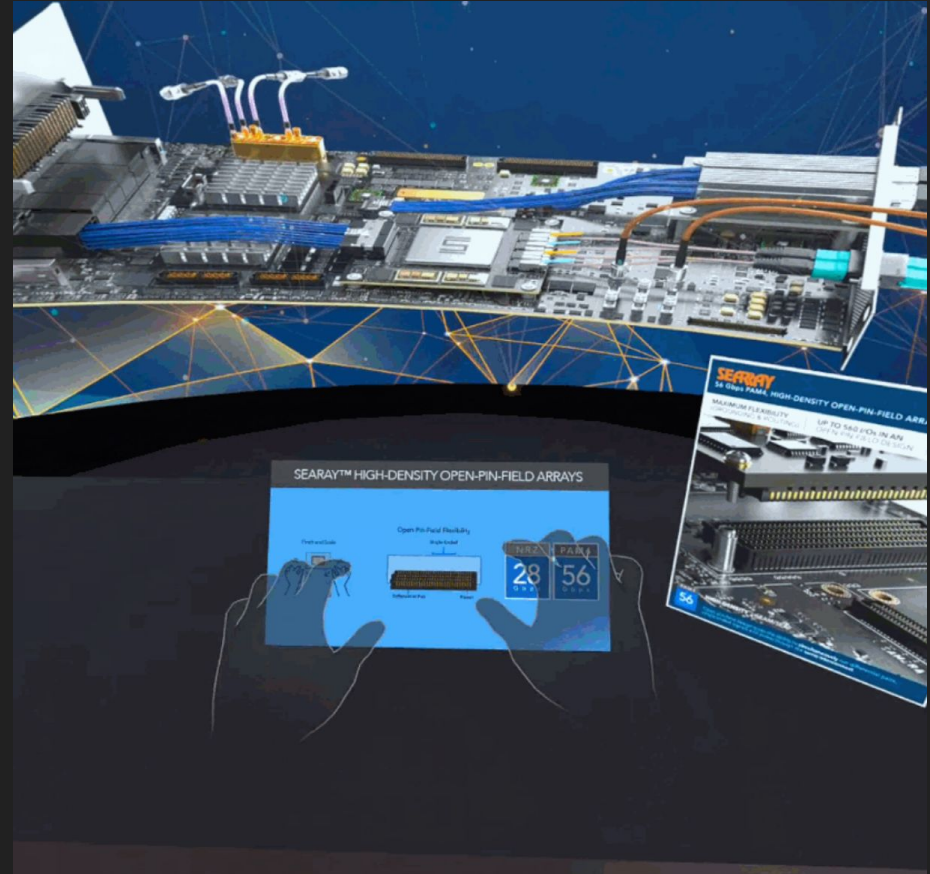

Leverage HoloLens 2 headset technology to overlay data and 3D interactive content in the user's own space.

Prototyped, designed and built example scenarios for review.

Hardware: HoloLens 2

Interactive room scale holograms with voice narration

VIEW

Envisioned ability for user to view products in their space

Hand tracking leveraged to provide natural interaction with products

User can view product immersive context of its use

Room scale holograms with voice narration to mimic real life tour

VR PRODUCT EXPLORER

Explore a wide variety of High-Speed cables and connectors in a hands-on virtual trade show experience.

- Use hand tracking to enlarge products
- Engage with younger Engineers
- Immersive experience = more memorable
- Training Dept., Trade Shows, Recruiting

Hardware: Meta Quest 2/Quest Pro

AR PRODUCT EXPLORER

Explore a wide variety of High-Speed cables and connectors using an AR marker on handheld devices.

- Realworld marker
- Learn about benefits of FlyOver technology
- View connectors in real world scale