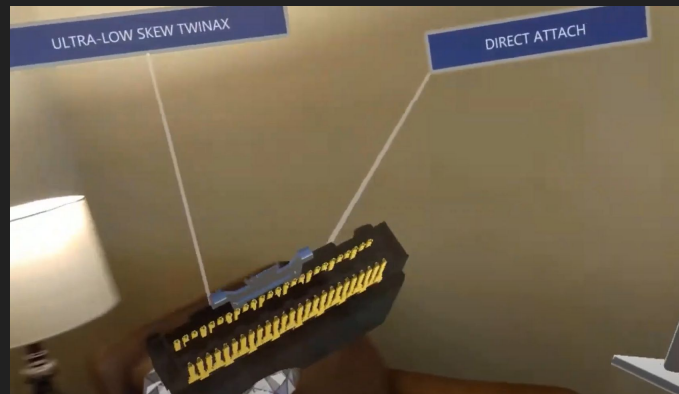

Leverage HoloLens 2 headset technology to overlay data and 3D interactive content in the user's own space.

Prototyped, designed and built example scenarios for review.

Hardware: HoloLens 2

Interactive room scale holograms with voice narration

VIEW

Envisioned ability for user to view products in their space

Hand tracking leveraged to provide natural interaction with products

User can view product immersive context of its use

Room scale holograms with voice narration to mimic real life tour

VR PRODUCT EXPLORER

Explore a wide variety of High-Speed cables and connectors in a hands-on virtual trade show experience.

- Use hand tracking to enlarge products
- Engage with younger Engineers
- Immersive experience = more memorable
- Training Dept., Trade Shows, Recruiting

Hardware: Meta Quest 2/Quest Pro

AR PRODUCT EXPLORER

Explore a wide variety of High-Speed cables and connectors using an AR marker on handheld devices.

- Realworld marker
- Learn about benefits of FlyOver technology
- View connectors in real world scale