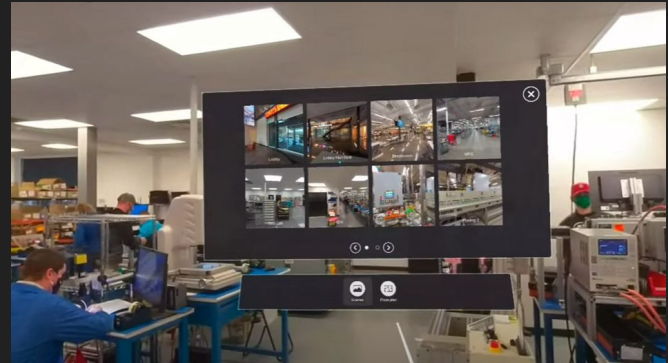

RECRUITING VR TOUR

Samtec's Co-ops are highly regarded as bringing new ideas and skill sets to the company.

How to engage a young audience of engineers and get them interested in Samtec?

Differentiate ourselves to students at the job fairs.

- 360' imagery of facility
- Synthetic voice narrator
- Tour multiple areas of importance
- Using a 3rd party web tool helped to rapidly build the experience, work within constraints

Hardware: Meta Quest 2